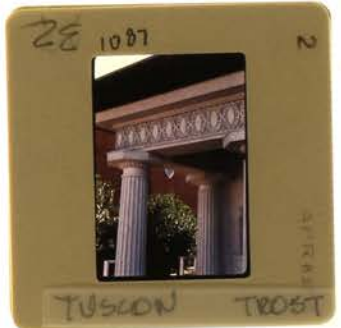

SHEET
062

Print File
ARCHIVAL PRESERVERS

AUSTIN, TX & PHOENIX, AZ - Mirza Dickle
1983

STYLE NO. 2-2-208
2
FILE NO: