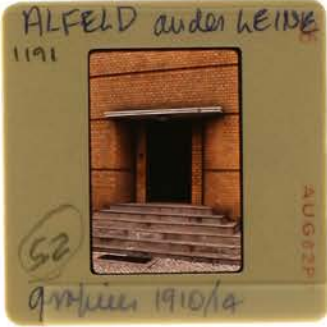

Print File®
ARCHIVAL PRESERVERS

DATE:

WWW.PRINTFILE.COM

ASSIGNMENT:

BANGKOK-MIRBA DICKK
1984

STYLE NO: 202-208

313

SILE NO: