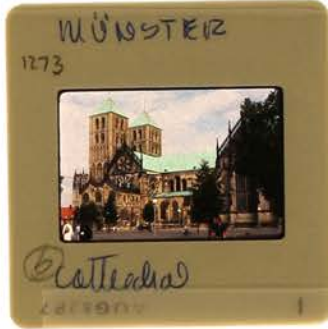

STYLE NO. 2x2-208
2
FILE NO:

HEET
073

Print File
ARCHIVAL PRESERVERS
DATE:

WWW.PRINTFILE.COM
1982
ASSIGNMENT:

GERMANY: Münster, Cloppenburg.
Brewen - Mirza Ditzle

STYLE NO. 242-205
FILE NO. 1/2

SHEET
074

Print File®
ARCHIVAL PRESERVERS