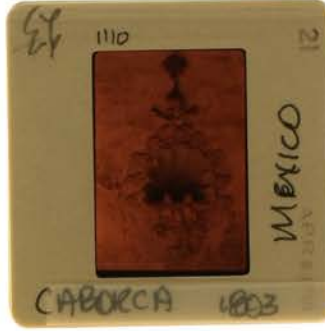

SHEET
064

Print File
ARCHIVAL PRESERVES
DATE:

TUSCON, AZ & SONORA, MX - MIREN DICKLE
1983

ROLL NO: 2-2-708

FILE NO:

2/2