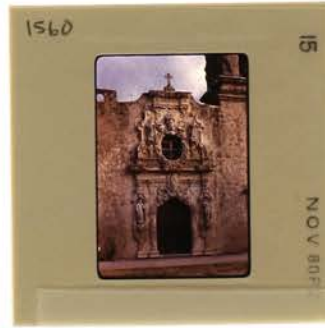

HEET
090

Print File
ARCHIVAL PRESERVERS
DATE: _____
ASSIGNMENT: _____

WWW.PRINTFILE.COM

SAN ANTONIO - Mirna Dickie
1980

STATE NO. 2-2-208
RF NO. 1/2