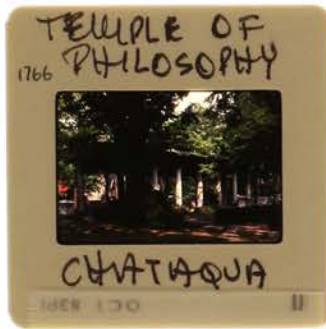

ASSIGNMENT:

STYLE NO. 7x2-208
2/2
FILM NO.

SHEET
105

Print File
ARCHIVAL PRESERVERS

WWW.PRINTFILE.COM

CHATAQUA/VOLLUM - Mirela Dickle
1980s

STYLE NO: 2-2-20K
2/2
FILE NO:

SHEET
107