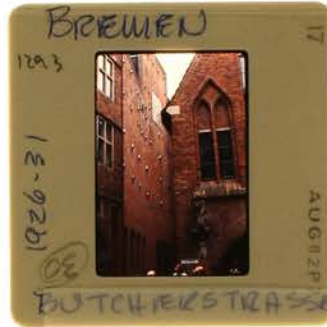

DATE:

WWW.PRINTFILE.COM

1982
ASSIGNMENT:

GERMANY: Münster, Cloppenburg, Bremen - Mirza Dickle

STYLE NO. 212-205

FILE NO:

SHEET
075

Print File
ARCHIVAL PRESERVERS
DATE: