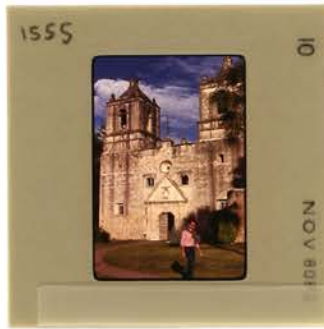

HEET
090

Print File
ARCHIVAL PRESERVERS
DATE: _____
ASSIGNMENT: _____

WWW.PRINTFILE.COM

SAN ANTONIO - Mirna Dickie
1980

STATE NO. 2-2-208
RF NO. 1/2