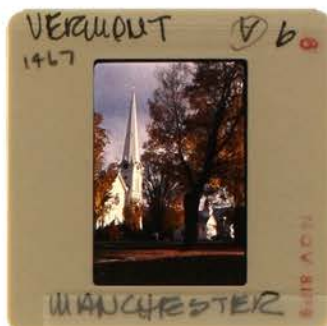

SHEET
085

Print File
ARCHIVAL PRESERVERS

WWW.PRINTFILE.COM

VIRGINIA - MIRA DICKLE
1981

STYLE NO. 902-209

4/6