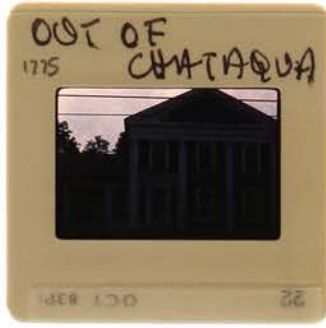

ASSIGNMENT:

STYLE NO. 7x2-208
2/2
FILM NO.

SHEET
105

Print File
ARCHIVAL PRESERVERS

WWW.PRINTFILE.COM

CHATAQUA/VOLLUM - Mirela Dickle
1980s

STYLE NO: 2-2-20K
2/2
FILE NO:

SHEET
107